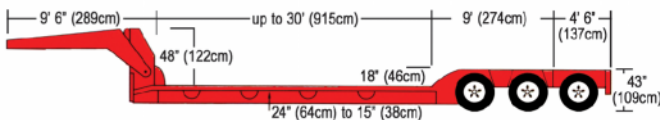

# Trailer Specifications

These dimensions should be used as a guideline only. Actual dimensions may vary by manufacturer.  
Trailer sizes over 13 axle are available.

**48' & 53' Flatbed**

**Expandable Flatbed 48' & 53'**

**53' Drop Deck with Sliding Rear Axle**

**Expandable Drop Deck 3 Axle**

**Double Drop Lowboy RGN 2 or 3 Axle**

**RGN Expandable Double Drop Deck 2 Axle**

**9 & 13 Axle High Tonnage Double Drop Expandable (Floor Deck)**

**9 & 13 Axle Schnable with Steerable Dolly**

**115' Expandable Flatbed**

**53' Air Ride Dry Van**

**53' Air Ride Dry Van (Pad Wrap)**