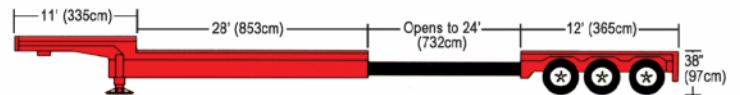

# Trailer Specifications

These dimensions should be used as a guideline only. Actual dimensions may vary by manufacturer.  
Trailer sizes over 13 axle are available.

**48' & 53' Flatbed**

**Expandable Flatbed 48' & 53'**

**53' Drop Deck with Sliding Rear Axle**

**Expandable Drop Deck 3 Axle**

**Double Drop Lowboy RGN 2 or 3 Axle**

**RGN Expandable Double Drop Deck 2 Axle**

**9 & 13 Axle High Tonnage Double Drop Expandable (Floor Deck)**