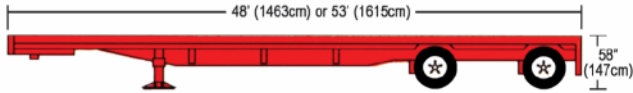

# Trailer Specifications

These dimensions should be used as a guideline only. Actual dimensions may vary by manufacturer.  
Trailer sizes over 13 axle are available.

**48' & 53' Flatbed**

**Expandable Flatbed 48' & 53'**

**53' Drop Deck with Sliding Rear Axle**

**Expandable Drop Deck 3 Axle**

**Double Drop Lowboy RGN 2 or 3 Axle**

**RGN Expandable Double Drop Deck 2 Axle**

**9 & 13 Axle High Tonnage Double Drop Expandable (Floor Deck)**