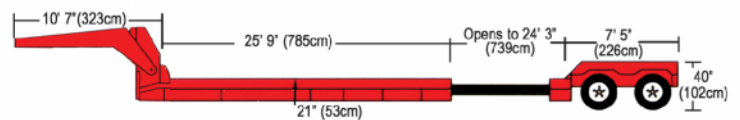

# Trailer Specifications

These dimensions should be used as a guideline only. Actual dimensions may vary by manufacturer.  
Trailer sizes over 13 axle are available.

**48' & 53' Flatbed**

**Expandable Flatbed 48' & 53'**

**53' Drop Deck with Sliding Rear Axle**

**Expandable Drop Deck 3 Axle**

**Double Drop Lowboy RGN 2 or 3 Axle**

**RGN Expandable Double Drop Deck 2 Axle**

**9 & 13 Axle High Tonnage Double Drop Expandable (Floor Deck)**

**9 & 13 Axle Schnable with Steerable Dolly**

**115' Expandable Flatbed**

**53' Air Ride Dry Van**

**53' Air Ride Dry Van (Pad Wrap)**