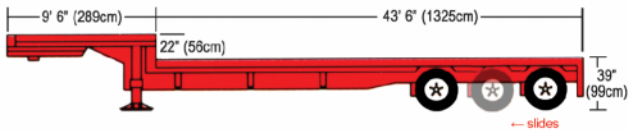

# Trailer Specifications

These dimensions should be used as a guideline only. Actual dimensions may vary by manufacturer.  
Trailer sizes over 13 axle are available.

**48' & 53' Flatbed**

**Expandable Flatbed 48' & 53'**

**53' Drop Deck with Sliding Rear Axle**

**Expandable Drop Deck 3 Axle**

**Double Drop Lowboy RGN 2 or 3 Axle**

**RGN Expandable Double Drop Deck 2 Axle**

**9 & 13 Axle High Tonnage Double Drop Expandable (Floor Deck)**

**9 & 13 Axle Schnable with Steerable Dolly**

**115' Expandable Flatbed**

**53' Air Ride Dry Van**

**53' Air Ride Dry Van (Pad Wrap)**