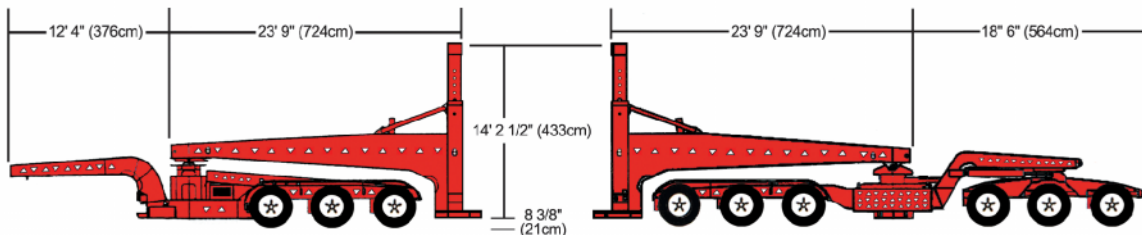

# Trailer Specifications

These dimensions should be used as a guideline only. Actual dimensions may vary by manufacturer.  
Trailer sizes over 13 axle are available.

**48' & 53' Flatbed**

**Expandable Flatbed 48' & 53'**

**53' Drop Deck with Sliding Rear Axle**

**Expandable Drop Deck 3 Axle**

**Double Drop Lowboy RGN 2 or 3 Axle**

**RGN Expandable Double Drop Deck 2 Axle**

**9 & 13 Axle High Tonnage Double Drop Expandable (Floor Deck)**

**9 & 13 Axle Schnable with Steerable Dolly**

**115' Expandable Flatbed**

**53' Air Ride Dry Van**

**53' Air Ride Dry Van (Pad Wrap)**