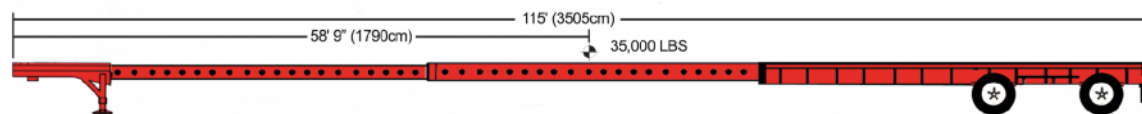

**53' Drop Deck with Sliding Rear Axle**

**Expandable Drop Deck 3 Axle**

**Double Drop Lowboy RGN 2 or 3 Axle**

**RGN Expandable Double Drop Deck 2 Axle**

**9 & 13 Axle High Tonnage Double Drop Expandable (Floor Deck)**

**9 & 13 Axle Schnable with Steerable Dolly**

**115' Expandable Flatbed**

**53' Air Ride Dry Van**

**53' Air Ride Dry Van (Pad Wrap)**