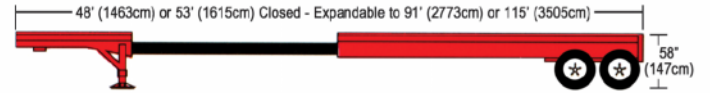

# Trailer Specifications

These dimensions should be used as a guideline only. Actual dimensions may vary by manufacturer.  
Trailer sizes over 13 axle are available.

**48' & 53' Flatbed**

**Expandable Flatbed 48' & 53'**

**53' Drop Deck with Sliding Rear Axle**

**Expandable Drop Deck 3 Axle**

**Double Drop Lowboy RGN 2 or 3 Axle**

**RGN Expandable Double Drop Deck 2 Axle**

**9 & 13 Axle High Tonnage Double Drop Expandable (Floor Deck)**