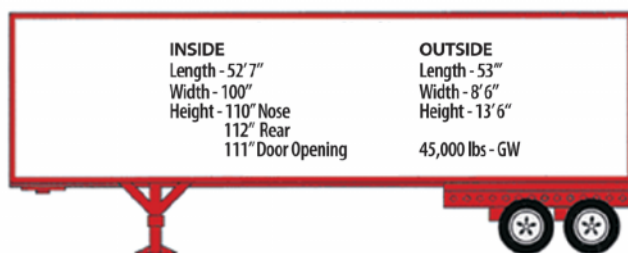

# Trailer Specifications

These dimensions should be used as a guideline only. Actual dimensions may vary by manufacturer.  
Trailer sizes over 13 axle are available.

**48' & 53' Flatbed**

**Expandable Flatbed 48' & 53'**

**53' Drop Deck with Sliding Rear Axle**

**Expandable Drop Deck 3 Axle**

**Double Drop Lowboy RGN 2 or 3 Axle**

**RGN Expandable Double Drop Deck 2 Axle**

**9 & 13 Axle High Tonnage Double Drop Expandable (Floor Deck)**

**9 & 13 Axle Schnable with Steerable Dolly**

**115' Expandable Flatbed**

**53' Air Ride Dry Van**

**53' Air Ride Dry Van (Pad Wrap)**